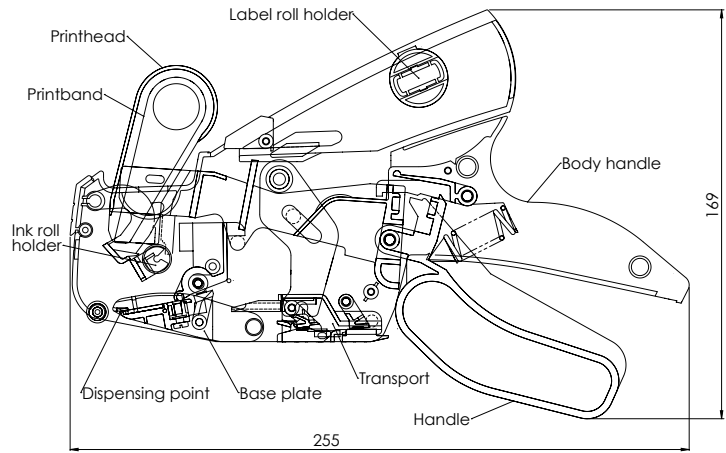

Meto Classic S

Seven horizontal grey bars, each with a thin black border, stacked vertically. These bars are intended for entering text or data.